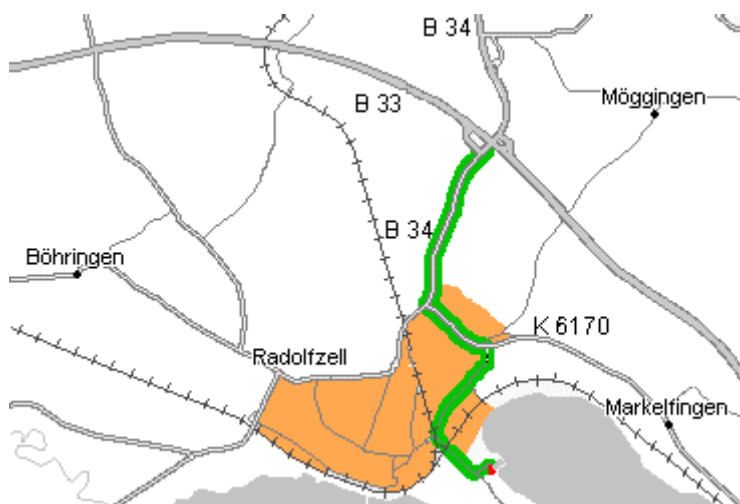

Keep to the left onto the E 41 direction north (approx. 32 km).

After the border take the B 34 further in direction east (approx. 2 km).

Turn left onto the junction Gottmadingen-Bietingen, when you see the road sign "A 81 bis Stuttgart / Singen / Lindau / Konstanz" and drive in direction north.

Take the A 81 / E 41 / E 54 direction northeast (approx. 11 km).

At the motorway junction Singen leave the A 81 / E 41 / E 54 by the exit (direction "Konstanz") and drive in the direction northeast (approx. 1,000 m) until you reach the B 33.

Keep to the right on the B 33 and drive in direction southeast (approx. 11 km).

Keep to the right take the exit Radolfzell and drive in direction southeast (approx. 400 m).

Turn right onto the B 34 / L 220 direction south (approx. 1,500 m).

Drive through the roundabout and take the exit "Strandbadstraße".

Drive over the railway bridge direction southeast.

Drive through the next roundabout in the direction southeast.

Keep driving along the "Strandbadstraße" in direction east.