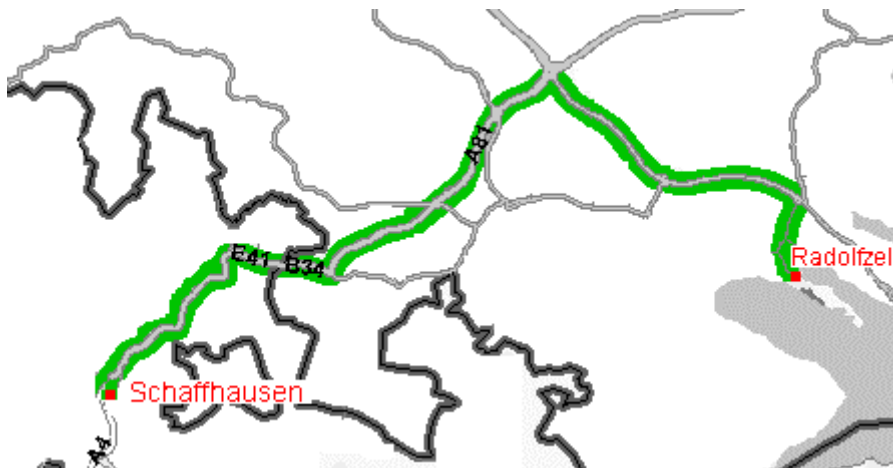

After the border take the B 34 further in direction east (approx. 2 km).

Turn left onto the junction Gottmadingen-Bietingen, when you see the road sign "A 81 bis Stuttgart / Singen / Lindau / Konstanz" and drive in direction north.

Take the A 81 / E 41 / E 54 direction northeast (approx. 11 km).

At the motorway junction Singen leave the A 81 / E 41 / E 54 by the exit (direction "Konstanz") and drive in the direction northeast (approx. 1,000 m) until you reach the B 33.

Keep to the right on the B 33 and drive in direction southeast (approx. 11 km).